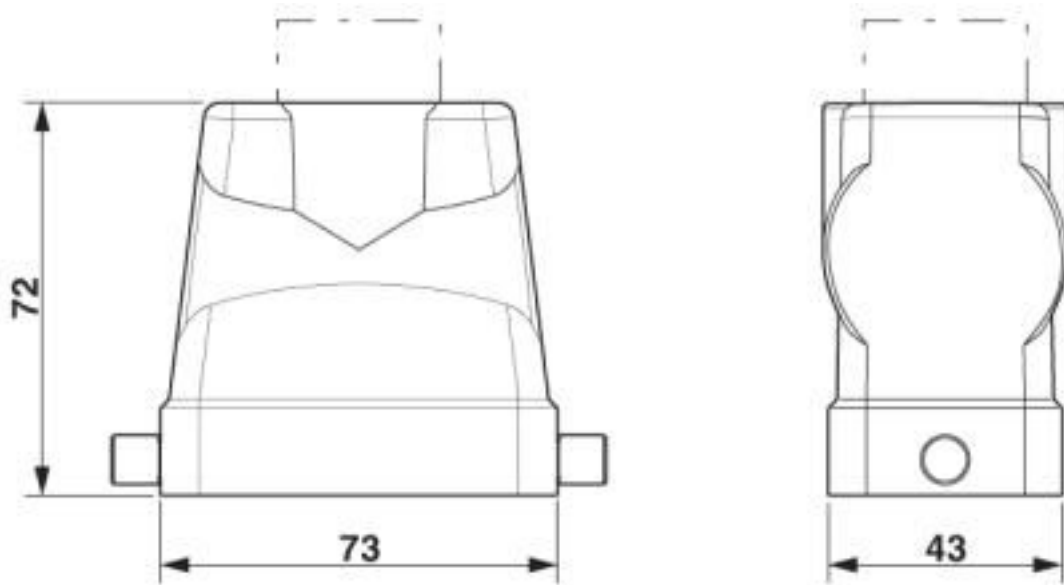

HEAVYCON B10 sleeve housing, for single locking latch, height: 72 mm, with 1 x M32 thread, straight cable outlet

RoHS

Key Commercial Data

Packing unit	10 pc
GTIN	
GTIN	4046356695473

Technical data

Dimensions

Height	72 mm
Width	43 mm
Length	73 mm

Ambient conditions

Degree of protection of housing (IP)	IP65
Ambient temperature (operation)	-40 °C ... 125 °C

General

Note	For contact inserts HC-B10, BB18, DD42, M, K8/24
Size	B10
Housing type	Sleeve housing
Locking type	for single locking latch
No. of cable outlets	1
Cable outlet	straight
Screw connection	none
Type of the screw connection	1x M32
Housing material	Aluminum die-cast
Housing surface material	Powder-coated, gray

Drawings

Dimensional drawing

Dimensional drawing

Classifications

eCl@ss

eCl@ss 10.0.1	27440202
eCl@ss 4.0	27140800
eCl@ss 4.1	27140800
eCl@ss 5.0	27143400
eCl@ss 5.1	27261200
eCl@ss 6.0	27261200
eCl@ss 7.0	27440202
eCl@ss 8.0	27440202
eCl@ss 9.0	27440202