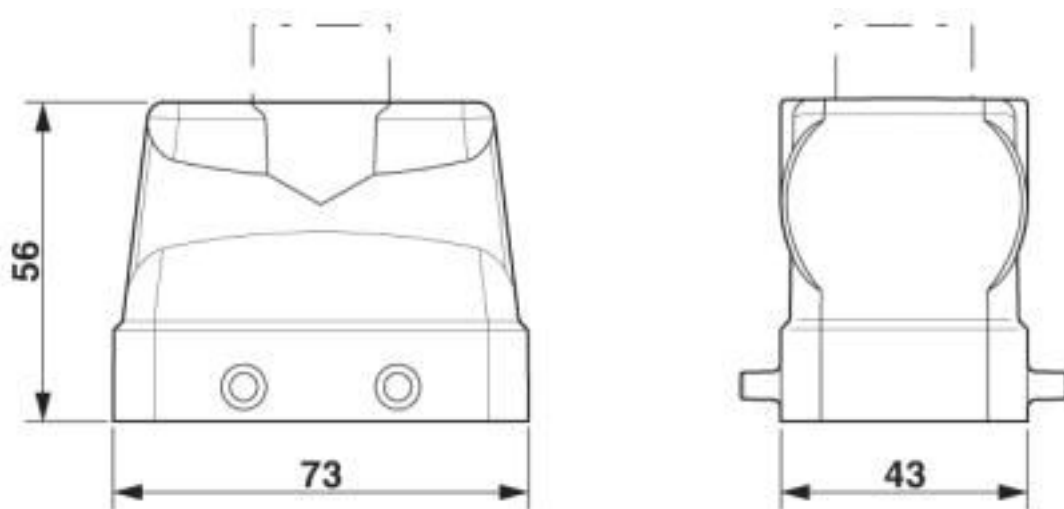

HEAVYCON B10 sleeve housing, for double locking latch, height: 56 mm, with 1 x Pg16 gland, straight cable outlet

Key Commercial Data

Packing unit	10 pc
GTIN	
GTIN	4046356695633

Technical data

Dimensions

Height	56 mm
Width	43 mm
Length	73 mm

Ambient conditions

Degree of protection of housing (IP)	IP65
Ambient temperature (operation)	-40 °C ... 125 °C

General

Note	For contact inserts HC-B10, BB18, DD42, M, K8/24
Size	B10
Housing type	Sleeve housing
Locking type	for double locking latch
No. of cable outlets	1
Cable outlet	straight
Screw connection	none
Type of the screw connection	1x Pg16
Housing material	Aluminum die-cast
Housing surface material	Powder-coated, gray

Drawings

Dimensional drawing

Dimensional drawing

Classifications

eCl@ss

eCl@ss 10.0.1	27440202
eCl@ss 4.0	27140800
eCl@ss 4.1	27140800
eCl@ss 5.0	27143400
eCl@ss 5.1	27261200
eCl@ss 6.0	27261200
eCl@ss 7.0	27440202
eCl@ss 8.0	27440202
eCl@ss 9.0	27440202