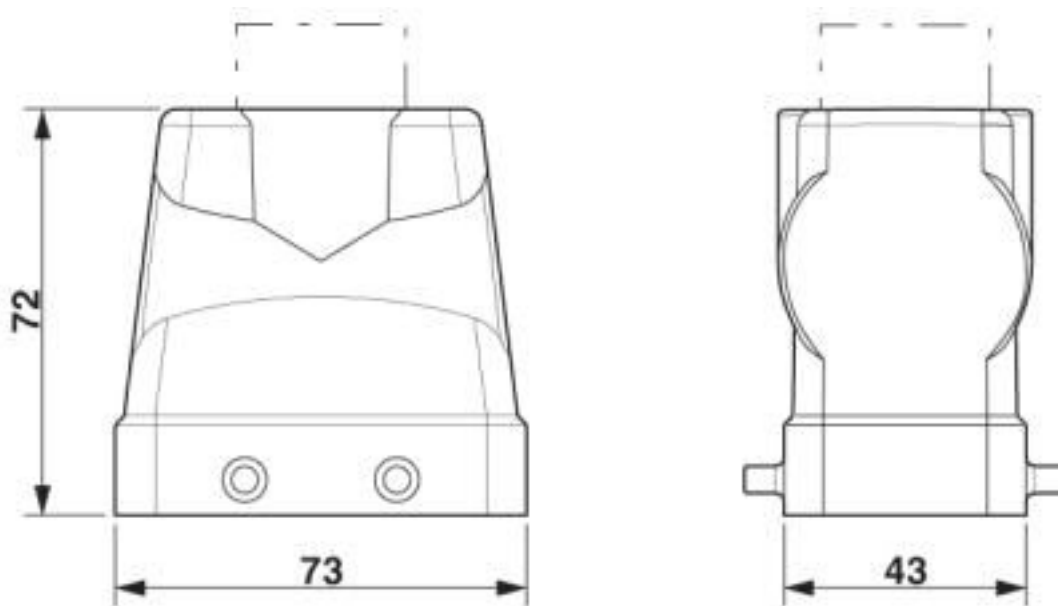

Housing - HC-B 10-TFQ-H-O1PG21G - 1460074

Technical data

General

Assembly instructions	For half and full screw connections

Environmental Product Compliance

China RoHS	Environmentally friendly use period: unlimited = EFUP-e
	No hazardous substances above threshold values

Drawings

Dimensional drawing

Dimensional drawing

Classifications

eCl@ss

eCl@ss 10.0.1	27440202
eCl@ss 4.0	27140800
eCl@ss 4.1	27140800
eCl@ss 5.0	27143400
eCl@ss 5.1	27261200
eCl@ss 6.0	27261200
eCl@ss 7.0	27440202
eCl@ss 8.0	27440202
eCl@ss 9.0	27440202