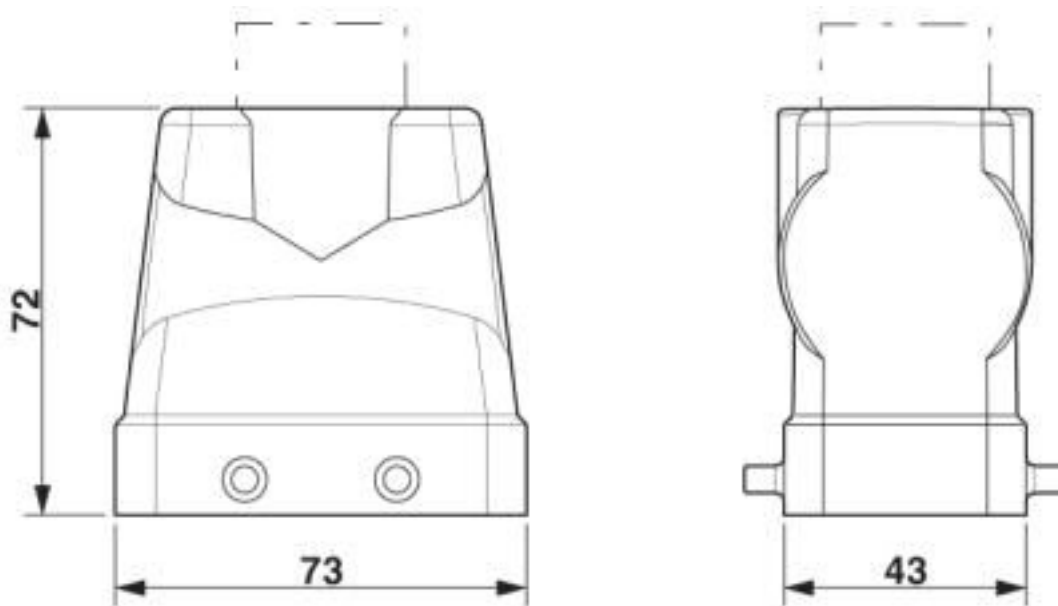

HEAVYCON B10 sleeve housing, for double locking latch, height: 72 mm, with 1 x M32 thread, lateral cable outlet

Key Commercial Data

Packing unit	10 pc
GTIN	
GTIN	4046356695626

Technical data

Dimensions

Height	72 mm
Width	43 mm
Length	73 mm

Ambient conditions

Degree of protection of housing (IP)	IP65
Ambient temperature (operation)	-40 °C ... 125 °C

General

Note	For contact inserts HC-B10, BB18, DD42, M, K8/24
Size	B10
Housing type	Sleeve housing
Locking type	for double locking latch
No. of cable outlets	1
Cable outlet	lateral
Screw connection	none
Type of the screw connection	1x M32
Housing material	Aluminum die-cast
Housing surface material	Powder-coated, gray

Drawings

Dimensional drawing

Dimensional drawing

Classifications

eCl@ss

eCl@ss 10.0.1	27440202
eCl@ss 4.0	27140800
eCl@ss 4.1	27140800
eCl@ss 5.0	27143400
eCl@ss 5.1	27261200
eCl@ss 6.0	27261200
eCl@ss 7.0	27440202
eCl@ss 8.0	27440202
eCl@ss 9.0	27440202