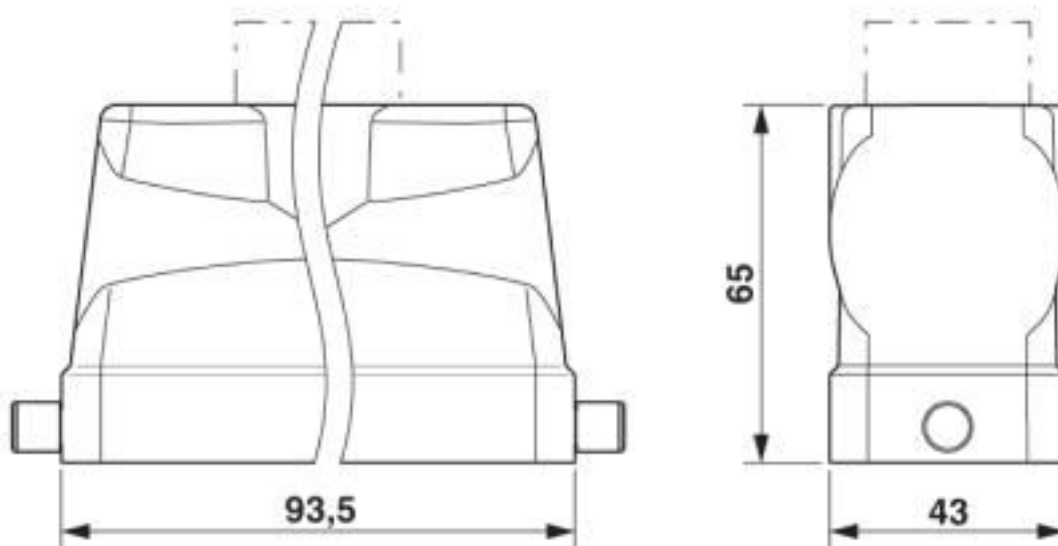

HEAVYCON B16 sleeve housing, for single locking latch, height: 65 mm, with 1 x M25 thread, straight cable outlet

RoHS

Key Commercial Data

Packing unit	10 pc
GTIN	
GTIN	4046356695930

Technical data

Dimensions

Height	65 mm
Width	43 mm
Length	94 mm

Ambient conditions

Degree of protection of housing (IP)	IP65 (When plugged in)
Ambient temperature (operation)	-40 °C ... 125 °C

General

Note	For contact inserts HC-B16, BB32, BBB40, D40, DD72, HS6, M, K
Size	B16
Housing type	Sleeve housing
Locking type	for single locking latch
No. of cable outlets	1
Cable outlet	straight
Screw connection	none
Type of the screw connection	1x M25
Housing material	Aluminum die-cast
Housing surface material	Powder-coated, gray

Housing - HC-B 16-TFL-N-O1STM25G - 1460100

Technical data

General

Assembly instructions	For full screw connections
-----------------------	----------------------------

Environmental Product Compliance

China RoHS	Environmentally friendly use period: unlimited = EFUP-e
	No hazardous substances above threshold values

Drawings

Dimensional drawing

Dimensional drawing

Classifications

eCl@ss

eCl@ss 10.0.1	27440202
eCl@ss 4.0	27140800
eCl@ss 4.1	27140800
eCl@ss 5.0	27143400
eCl@ss 5.1	27261200
eCl@ss 6.0	27261200
eCl@ss 7.0	27440202
eCl@ss 8.0	27440202
eCl@ss 9.0	27440202