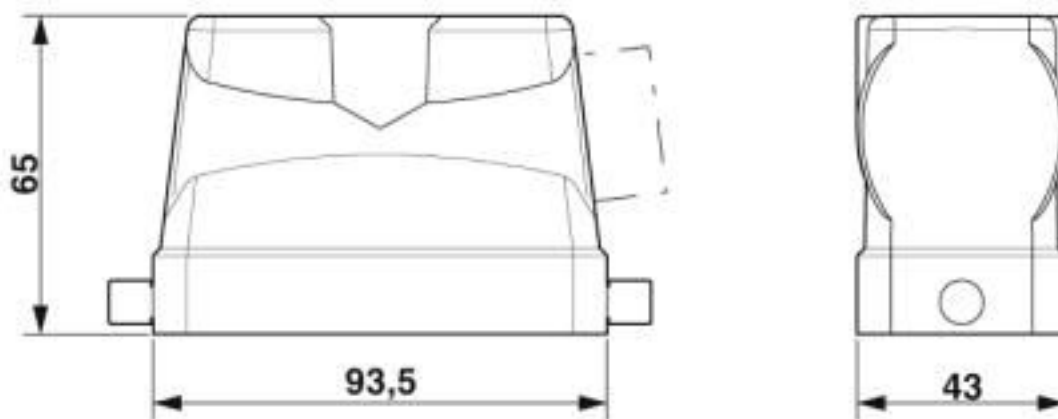

HEAVYCON B16 sleeve housing, for single locking latch, height: 65 mm, with 1 x Pg21 gland, lateral cable outlet

Key Commercial Data

Packing unit	10 pc
GTIN	
GTIN	4046356695923

Technical data

Dimensions

Height	65 mm
Width	43 mm
Length	94 mm

Ambient conditions

Degree of protection of housing (IP)	IP65 (When plugged in)
Ambient temperature (operation)	-40 °C ... 125 °C

General

Note	For contact inserts HC-B16, BB32, BBB40, D40, DD72, HS6, M, K
Size	B16
Housing type	Sleeve housing
Locking type	for single locking latch
No. of cable outlets	1
Cable outlet	lateral
Screw connection	none
Type of the screw connection	1x Pg21
Housing material	Aluminum die-cast
Housing surface material	Powder-coated, gray

Drawings

Dimensional drawing

Dimensional drawing

Classifications

eCl@ss

eCl@ss 10.0.1	27440202
eCl@ss 4.0	27140800
eCl@ss 4.1	27140800
eCl@ss 5.0	27143400
eCl@ss 5.1	27261200
eCl@ss 6.0	27261200
eCl@ss 7.0	27440202
eCl@ss 8.0	27440202
eCl@ss 9.0	27440202