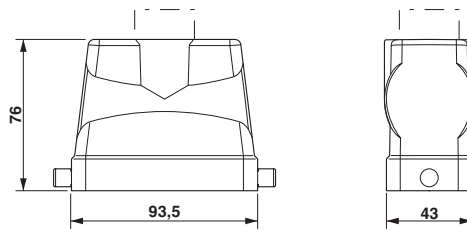

### Dimensions

Height	76 mm
Width	43 mm
Length	94 mm

## Technical data

### General

Assembly instructions	For half and full screw connections
-----------------------	-------------------------------------

## Drawings

Dimensional drawing

Dimensional drawing