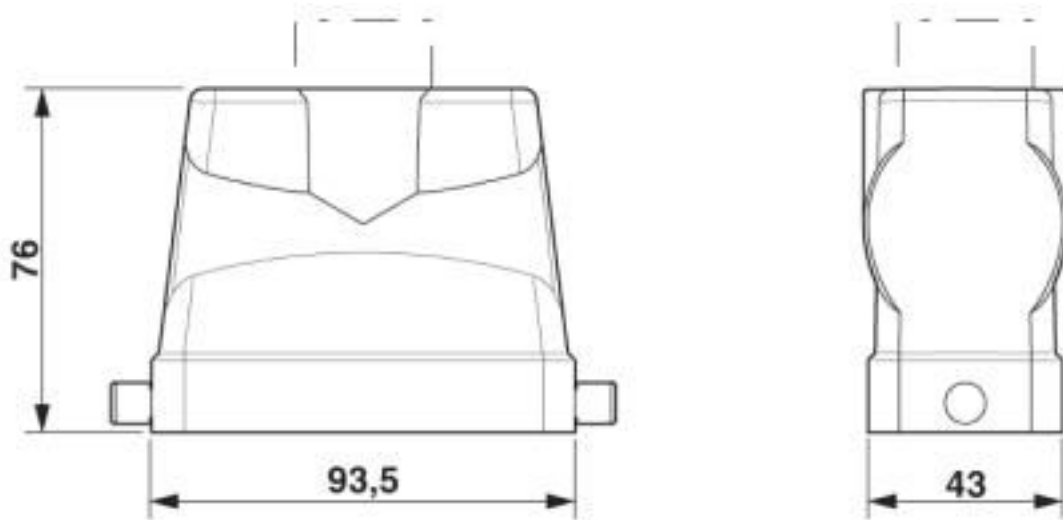

### Dimensions

Height	76 mm
Width	43 mm
Length	94 mm

### General

Note	For contact inserts HC-B16, BB32, BBB40, D40, DD72, HS6, M, K
Size	B16
Housing type	Sleeve housing
Locking type	for single locking latch
No. of cable outlets	1
Cable outlet	straight
Screw connection	none
Type of the screw connection	1x M32
Housing material	Aluminum die-cast
Housing surface material	Powder-coated, gray

## Drawings

Dimensional drawing

Dimensional drawing