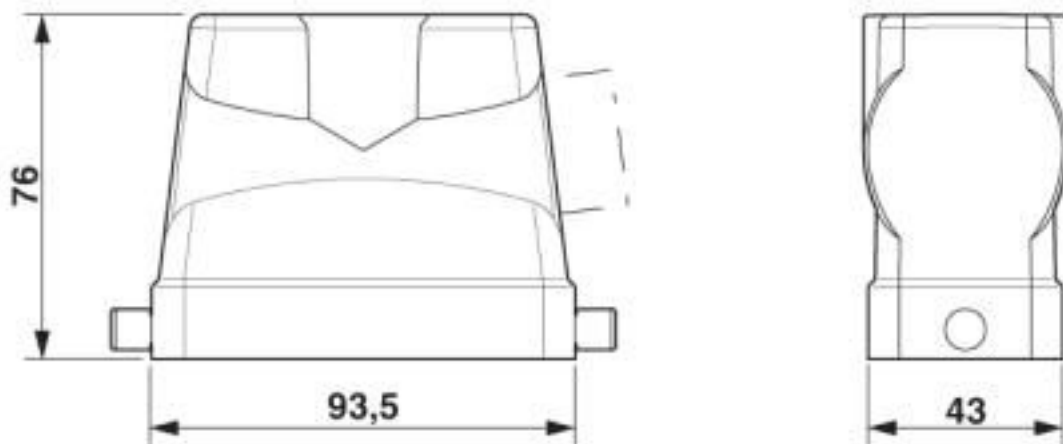

HEAVYCON B16 sleeve housing, for single locking latch, height: 76 mm, with 1 x M32 thread, lateral cable outlet

Key Commercial Data

Packing unit	10 pc
GTIN	
GTIN	4046356695886

Technical data

Dimensions

Height	76 mm
Width	43 mm
Length	94 mm

Ambient conditions

Degree of protection of housing (IP)	IP65
Ambient temperature (operation)	-40 °C ... 125 °C

General

Note	For contact inserts HC-B16, BB32, BBB40, D40, DD72, HS6, M, K
Size	B16
Housing type	Sleeve housing
Locking type	for single locking latch
No. of cable outlets	1
Cable outlet	lateral
Screw connection	none
Type of the screw connection	1x M32
Housing material	Aluminum die-cast
Housing surface material	Powder-coated, gray

Drawings

Dimensional drawing

Dimensional drawing

Classifications

eCl@ss

eCl@ss 10.0.1	27440202
eCl@ss 4.0	27140800
eCl@ss 4.1	27140800
eCl@ss 5.0	27143400
eCl@ss 5.1	27261200
eCl@ss 6.0	27261200
eCl@ss 7.0	27440202
eCl@ss 8.0	27440202
eCl@ss 9.0	27440202