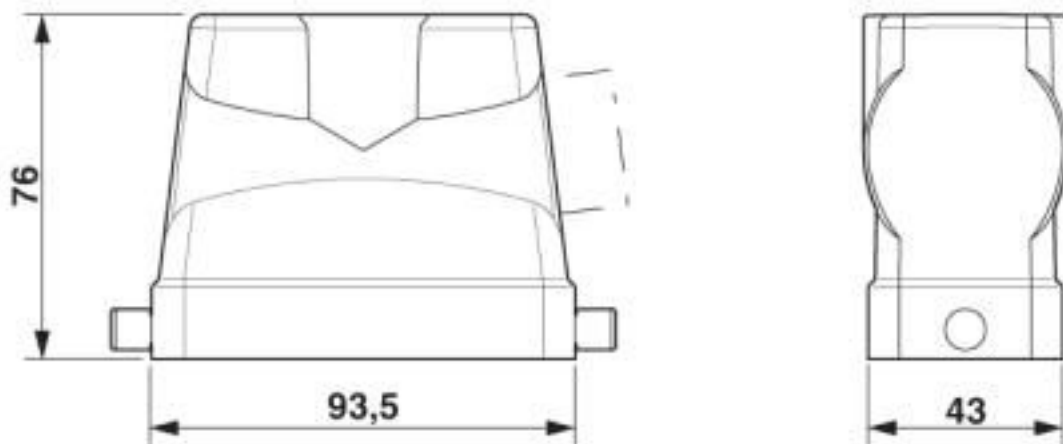

HEAVYCON B16 sleeve housing, for single locking latch, height: 76 mm, with 1 x M40 thread, lateral cable outlet

Key Commercial Data

Packing unit	10 pc
GTIN	
GTIN	4046356695909

Technical data

Dimensions

Height	76 mm
Width	43 mm
Length	94 mm

Ambient conditions

Degree of protection of housing (IP)	IP65
Ambient temperature (operation)	-40 °C ... 125 °C

General

Note	For contact inserts HC-B16, BB32, BBB40, D40, DD72, HS6, M, K
Size	B16
Housing type	Sleeve housing
Locking type	for single locking latch
No. of cable outlets	1
Cable outlet	lateral
Screw connection	none
Type of the screw connection	1x M40
Housing material	Aluminum die-cast
Housing surface material	Powder-coated, gray

Drawings

Dimensional drawing

Dimensional drawing

Classifications

eCl@ss

eCl@ss 10.0.1	27440202
eCl@ss 4.0	27140800
eCl@ss 4.1	27140800
eCl@ss 5.0	27143400
eCl@ss 5.1	27261200
eCl@ss 6.0	27261200
eCl@ss 7.0	27440202
eCl@ss 8.0	27440202
eCl@ss 9.0	27440202