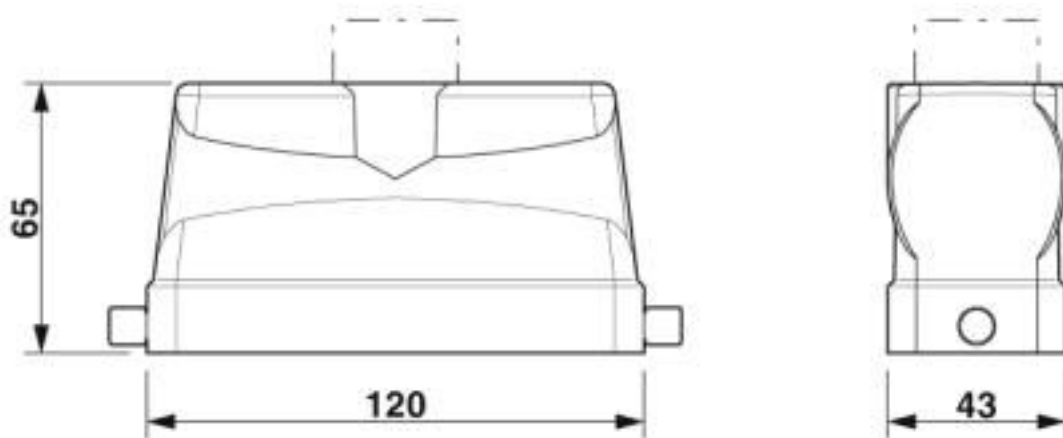

HEAVYCON B24 sleeve housing, for single locking latch, height: 65 mm, with 1 x Pg21 gland, straight cable outlet

RoHS

Key Commercial Data

Packing unit	10 pc
GTIN	
GTIN	4046356696296

Technical data

Dimensions

Height	65 mm
Width	43 mm
Length	120 mm

Ambient conditions

Degree of protection of housing (IP)	IP65
Ambient temperature (operation)	-40 °C ... 125 °C

General

Note	For contact inserts HC-B24, BB46, BBB64, D64, DD108, M
Size	B24
Housing type	Sleeve housing
Locking type	for single locking latch
No. of cable outlets	1
Cable outlet	straight
Screw connection	none
Type of the screw connection	1x Pg21
Housing material	Aluminum die-cast
Housing surface material	Powder-coated, gray

Drawings

Dimensional drawing

Dimensional drawing

Classifications

eCl@ss

eCl@ss 10.0.1	27440202
eCl@ss 4.0	27140800
eCl@ss 4.1	27140800
eCl@ss 5.0	27143400
eCl@ss 5.1	27261200
eCl@ss 6.0	27261200
eCl@ss 7.0	27440202
eCl@ss 8.0	27440202
eCl@ss 9.0	27440202