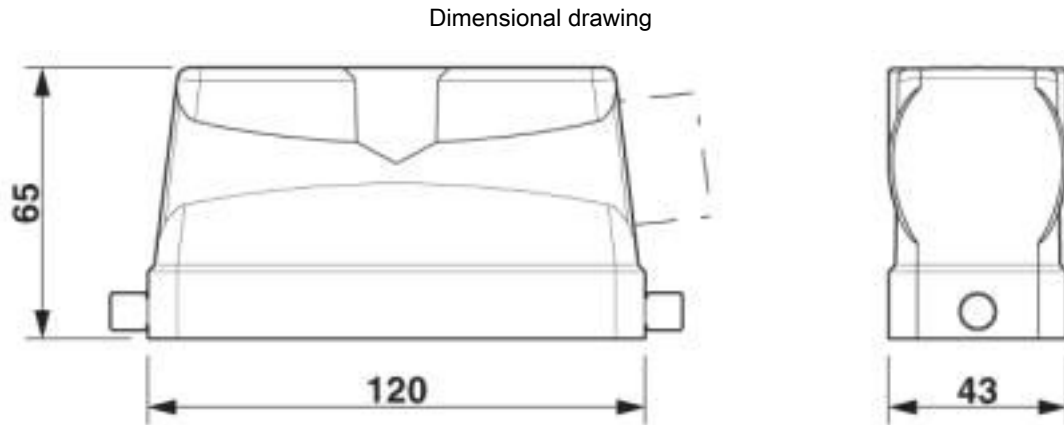

Housing - HC-B 24-TFL-N-O1STM25S - 1460191

Technical data

Environmental Product Compliance

China RoHS	Environmentally friendly use period: unlimited = EFUP-e
	No hazardous substances above threshold values

Drawings

Dimensional drawing

Classifications

eCl@ss

eCl@ss 10.0.1	27440202
eCl@ss 4.0	27140800
eCl@ss 4.1	27140800
eCl@ss 5.0	27143400
eCl@ss 5.1	27261200
eCl@ss 6.0	27261200
eCl@ss 7.0	27440202
eCl@ss 8.0	27440202
eCl@ss 9.0	27440202

ETIM

ETIM 3.0	EC000437
ETIM 4.0	EC000437
ETIM 5.0	EC000437
ETIM 6.0	EC000437
ETIM 7.0	EC000437

UNSPSC

UNSPSC 6.01	31261502
UNSPSC 7.0901	31261502