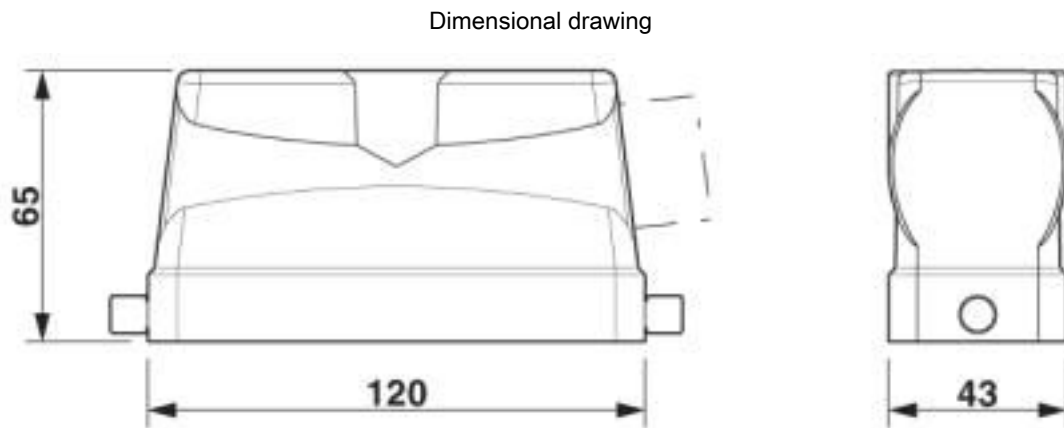

Housing - HC-B 24-TFL-N-O1STM32S - 1460192

Technical data

Environmental Product Compliance

China RoHS	Environmentally friendly use period: unlimited = EFUP-e
	No hazardous substances above threshold values

Drawings

Dimensional drawing

Classifications

eCl@ss

eCl@ss 10.0.1	27440202
eCl@ss 4.0	27140800
eCl@ss 4.1	27140800
eCl@ss 5.0	27143400
eCl@ss 5.1	27261200
eCl@ss 6.0	27261200
eCl@ss 7.0	27440202
eCl@ss 8.0	27440202
eCl@ss 9.0	27440202

ETIM

ETIM 3.0	EC000437
ETIM 4.0	EC000437
ETIM 5.0	EC000437
ETIM 6.0	EC000437
ETIM 7.0	EC000437

UNSPSC

UNSPSC 6.01	31261502
UNSPSC 7.0901	31261502