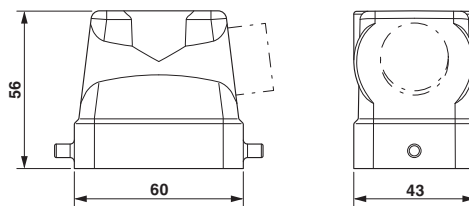

Housing - HC-B 6-TFL-N-O1M25S - 1460196

Technical data

General

Assembly instructions	For half and full screw connections

Environmental Product Compliance

China RoHS	Environmentally friendly use period: unlimited = EFUP-e
	No hazardous substances above threshold values

Drawings

Dimensional drawing

Dimensional drawing

Approvals

Approvals

Approvals

EAC

Ex Approvals

Approval details

EAC		RU C- DE.AI30.B.01102