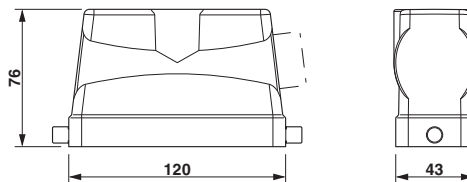

Housing - HC-B 24-TFL-H-M1PG21S - 1460200

Technical data

General

Housing material	Aluminum die-cast
Housing surface material	Powder-coated, gray
Cable gland material	Brass
Cable seal material	NBR

Environmental Product Compliance

China RoHS	Environmentally friendly use period: unlimited = EFUP-e
	No hazardous substances above threshold values

Drawings

Dimensional drawing

Dimensional drawing

Approvals

Approvals

Approvals

EAC

Ex Approvals

Approval details

EAC		RU C- DE.AI30.B.01102