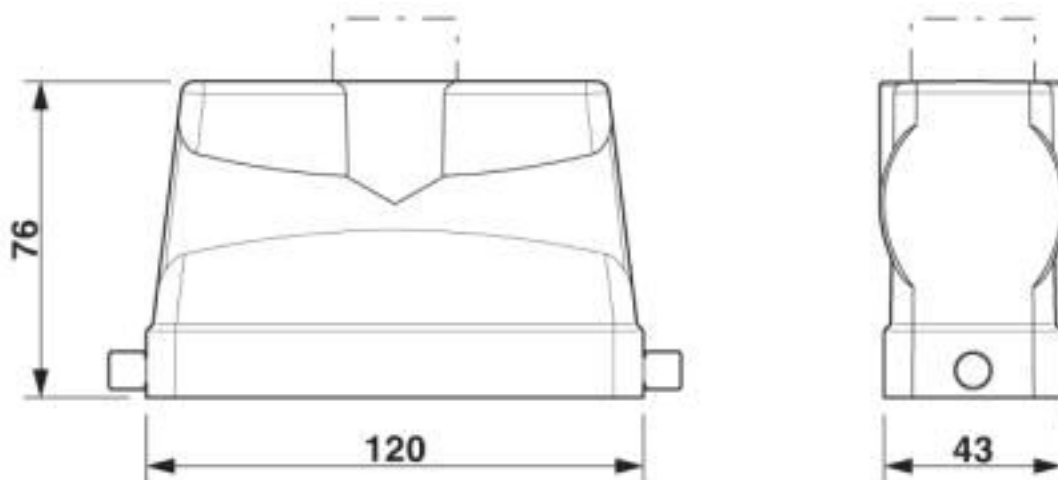

Housing - HC-B 24-TFL-H-O1PG29G - 1460207

Technical data

General

Assembly instructions	For half and full screw connections

Environmental Product Compliance

China RoHS	Environmentally friendly use period: unlimited = EFUP-e
	No hazardous substances above threshold values

Drawings

Dimensional drawing

Dimensional drawing

Classifications

eCl@ss

eCl@ss 10.0.1	27440202
eCl@ss 4.0	27140800
eCl@ss 4.1	27140800
eCl@ss 5.0	27143400
eCl@ss 5.1	27261200
eCl@ss 6.0	27261200
eCl@ss 7.0	27440202
eCl@ss 8.0	27440202
eCl@ss 9.0	27440202

ETIM

ETIM 3.0	EC000437
ETIM 4.0	EC000437
ETIM 5.0	EC000437
ETIM 6.0	EC000437