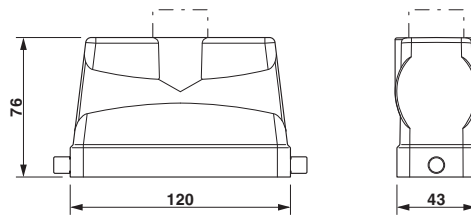

HEAVYCON B24 sleeve housing, for single locking latch, height: 76 mm, with 1 x M25 thread, straight cable outlet

Key Commercial Data

Packing unit	10 pc
GTIN	
GTIN	4046356794220

Technical data

Dimensions

Height	76 mm
Width	43 mm
Length	120 mm

Ambient conditions

Degree of protection of housing (IP)	IP65
Ambient temperature (operation)	-40 °C ... 125 °C

General

Note	For contact inserts HC-B24, BB46, BBB64, D64, DD108, M
Size	B24
Housing type	Sleeve housing
Locking type	for single locking latch
No. of cable outlets	1
Cable outlet	straight
Screw connection	none
Type of the screw connection	1x M25
Housing material	Aluminum die-cast
Housing surface material	Powder-coated, gray

Drawings

Dimensional drawing

Dimensional drawing

Approvals

Approvals

Approvals

EAC

Ex Approvals