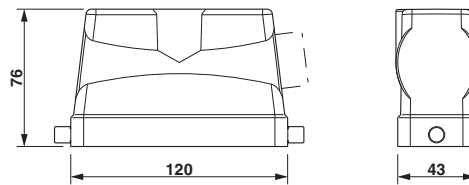

HEAVYCON B24 sleeve housing, for single locking latch, height: 76 mm, with 1 x M25 thread, lateral cable outlet

RoHS

Key Commercial Data

Packing unit	10 pc
GTIN	 4 046356 794237
GTIN	4046356794237

Technical data

Dimensions

Height	76 mm
Width	43 mm
Length	120 mm

Ambient conditions

Degree of protection of housing (IP)	IP65
Ambient temperature (operation)	-40 °C ... 125 °C

General

Note	For contact inserts HC-B24, BB46, BBB64, D64, DD108, M
Size	B24
Housing type	Sleeve housing
Locking type	for single locking latch
No. of cable outlets	1
Cable outlet	lateral
Screw connection	none
Type of the screw connection	1x M25
Housing material	Aluminum die-cast
Housing surface material	Powder-coated, gray

Drawings

Dimensional drawing

Dimensional drawing

Approvals

Approvals

Approvals

EAC

Ex Approvals