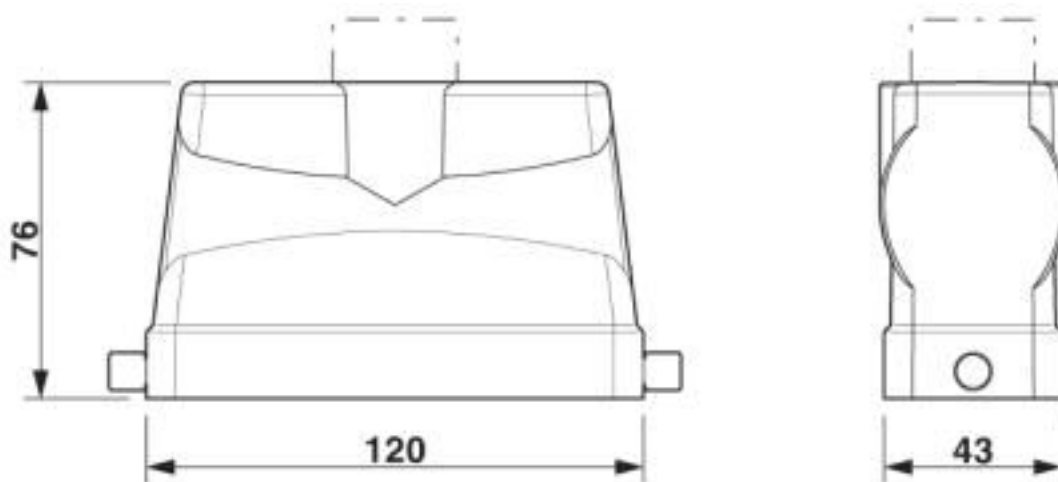

HEAVYCON B24 sleeve housing, for single locking latch, height: 76 mm, with 1 x M40 thread, straight cable outlet

Key Commercial Data

Packing unit	10 pc
GTIN	
GTIN	4046356696272

Technical data

Dimensions

Height	76 mm
Width	43 mm
Length	120 mm

Ambient conditions

Degree of protection of housing (IP)	IP65
Ambient temperature (operation)	-40 °C ... 125 °C

General

Note	For contact inserts HC-B24, BB46, BBB64, D64, DD108, M
Size	B24
Housing type	Sleeve housing
Locking type	for single locking latch
No. of cable outlets	1
Cable outlet	straight
Screw connection	none
Type of the screw connection	1x M40
Housing material	Aluminum die-cast
Housing surface material	Powder-coated, gray

Drawings

Dimensional drawing

Dimensional drawing

Classifications

eCl@ss

eCl@ss 10.0.1	27440202
eCl@ss 4.0	27140800
eCl@ss 4.1	27140800
eCl@ss 5.0	27143400
eCl@ss 5.1	27261200
eCl@ss 6.0	27261200
eCl@ss 7.0	27440202
eCl@ss 8.0	27440202
eCl@ss 9.0	27440202