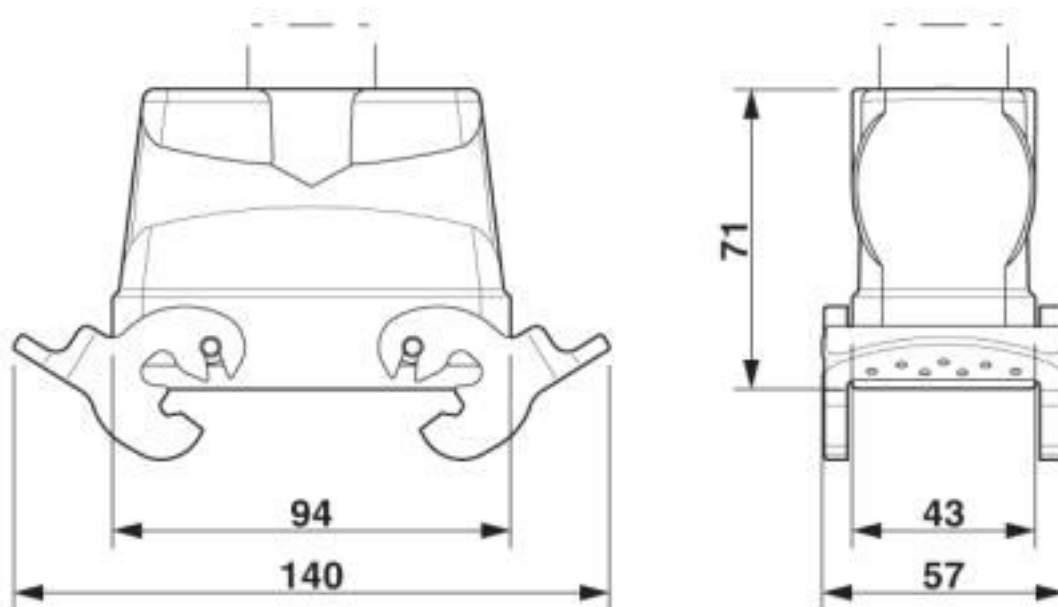

HEAVYCON B16 coupling housing, with double locking latch, height: 70.5 mm, with 1 x Pg21 gland, straight cable outlet

Key Commercial Data

Packing unit	10 pc
GTIN	 4 046356 695800
GTIN	4046356695800

Technical data

Dimensions

Height	70.5 mm
Width	43 mm
Length	93.5 mm

Ambient conditions

Degree of protection of housing (IP)	IP65
Ambient temperature (operation)	-40 °C ... 125 °C

General

Note	For contact inserts HC-B16, BB32, BBB40, D40, DD72, HS6, M, K
Size	B16
Housing type	Coupling housings
Locking type	with double locking latch
No. of cable outlets	1
Cable outlet	straight
Screw connection	none
Type of the screw connection	1x Pg21
Housing material	Aluminum die-cast
Housing surface material	Powder-coated, gray

Housing - HC-B 16-KMQ-N-O1PG21 - 1460217

Technical data

General

Seal material	NBR
Material lock	Stainless steel, handle: PA
Material grip body interlock	PA

Environmental Product Compliance

China RoHS	Environmentally friendly use period: unlimited = EFUP-e
	No hazardous substances above threshold values

Drawings

Dimensional drawing

Dimensional drawing

Classifications

eCl@ss

eCl@ss 4.0	27140816
eCl@ss 4.1	27140816
eCl@ss 5.0	27143424
eCl@ss 5.1	27261200
eCl@ss 6.0	27261200
eCl@ss 7.0	27440202
eCl@ss 8.0	27440202
eCl@ss 9.0	27440202