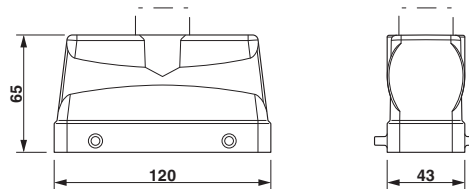

HEAVYCON B24 sleeve housing, for double locking latch, height: 65 mm, with 1 x Pg21 gland, lateral cable outlet

Key Commercial Data

Packing unit	10 pc
GTIN	
GTIN	4046356794251

Technical data

Dimensions

Height	65 mm
Width	43 mm
Length	120 mm

Ambient conditions

Degree of protection of housing (IP)	IP65
Ambient temperature (operation)	-40 °C ... 125 °C

General

Note	For contact inserts HC-B24, BB46, BBB64, D64, DD108, M
Size	B24
Housing type	Sleeve housing
Locking type	for double locking latch
No. of cable outlets	1
Cable outlet	lateral
Screw connection	with
Type of the screw connection	1x Pg21
Housing material	Aluminum die-cast
Housing surface material	Powder-coated, gray

Drawings

Dimensional drawing

Dimensional drawing

Approvals

Approvals

Approvals

EAC

Ex Approvals