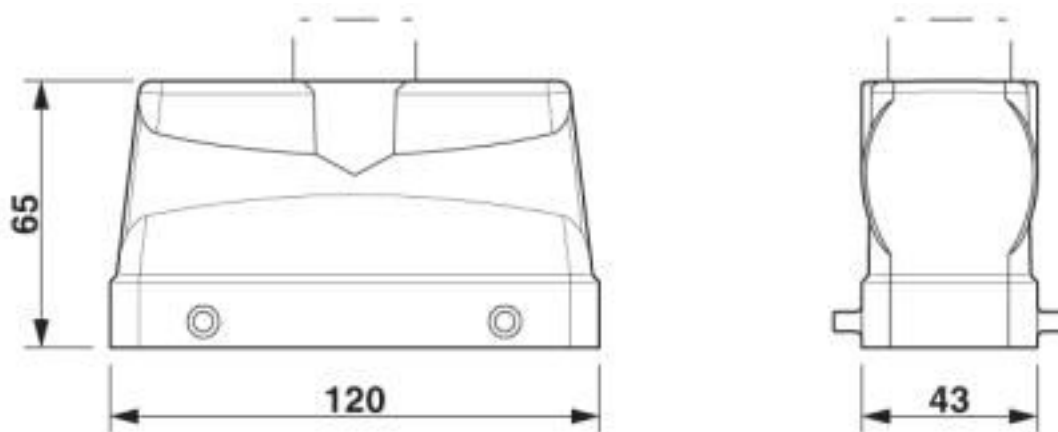

HEAVYCON B24 sleeve housing, for double locking latch, height: 65 mm, with 1 x M32 thread, lateral cable outlet

Key Commercial Data

Packing unit	10 pc
GTIN	
GTIN	4046356696494

Technical data

Dimensions

Height	65 mm
Width	43 mm
Length	120 mm

Ambient conditions

Degree of protection of housing (IP)	IP65
Ambient temperature (operation)	-40 °C ... 125 °C

General

Note	For contact inserts HC-B24, BB46, BBB64, D64, DD108, M
Size	B24
Housing type	Sleeve housing
Locking type	for double locking latch
No. of cable outlets	1
Cable outlet	lateral
Screw connection	none
Type of the screw connection	1x M32
Housing material	Aluminum die-cast
Housing surface material	Powder-coated, gray

Drawings

Dimensional drawing

Dimensional drawing

Classifications

eCl@ss

eCl@ss 10.0.1	27440202
eCl@ss 4.0	27140800
eCl@ss 4.1	27140800
eCl@ss 5.0	27143400
eCl@ss 5.1	27261200
eCl@ss 6.0	27261200
eCl@ss 7.0	27440202
eCl@ss 8.0	27440202
eCl@ss 9.0	27440202