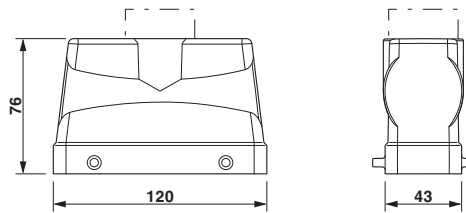

HEAVYCON B24 sleeve housing, for double locking latch, height: 76 mm, with 1 x Pg21 screw connection, straight cable outlet

Key Commercial Data

Packing unit	10 pc
GTIN	
GTIN	4046356794282

Technical data

Ambient conditions

Degree of protection of housing (IP)	IP65
Ambient temperature (operation)	-40 °C ... 125 °C

General

Note	For contact inserts HC-B24, BB46, BBB64, D64, DD108, M
Size	B24
Housing type	Sleeve housing
Locking type	for double locking latch
No. of cable outlets	1
Cable outlet	straight
Screw connection	with
Type of the screw connection	1x Pg21
Housing material	Aluminum die-cast
Housing surface material	Powder-coated, gray
Cable gland material	Brass
Cable seal material	NBR

	No hazardous substances above threshold values
--	--

Drawings

Dimensional drawing

Dimensional drawing

Approvals

Approvals

Approvals

EAC