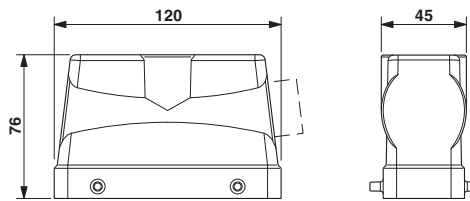

Housing - HC-B 24-TFQ-H-M1PG21S - 1460231

Technical data

Environmental Product Compliance

	No hazardous substances above threshold values

Drawings

Dimensional drawing

Dimensional drawing

Approvals

Approvals

Approvals

EAC

Ex Approvals

Approval details

EAC		RU C- DE.AI30.B.01102

Phoenix Contact 2018 © - all rights reserved
<http://www.phoenixcontact.com>

PHOENIX CONTACT GmbH & Co. KG
Flachsmarktstr. 8
32825 Blomberg
Germany
Tel. +49 5235 300
Fax +49 5235 3 41200
<http://www.phoenixcontact.com>