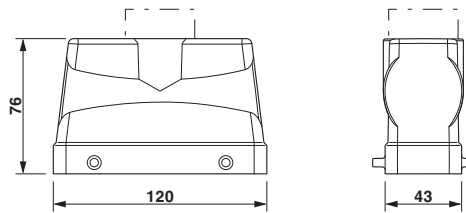

HEAVYCON B24 sleeve housing, for double locking latch, height: 76 mm, with 1 x Pg29 screw connection, straight cable outlet

Key Commercial Data

Packing unit	10 pc
GTIN	
GTIN	4046356794305

Technical data

Ambient conditions

Degree of protection of housing (IP)	IP65
Ambient temperature (operation)	-40 °C ... 125 °C

General

Note	For contact inserts HC-B24, BB46, BBB64, D64, DD108, M
Size	B24
Housing type	Sleeve housing
Locking type	for double locking latch
No. of cable outlets	1
Cable outlet	straight
Screw connection	with
Type of the screw connection	1x Pg29
Housing material	Aluminum die-cast
Housing surface material	Powder-coated, gray
Cable gland material	Brass
Cable seal material	NBR

	No hazardous substances above threshold values
--	--

Drawings

Dimensional drawing

Dimensional drawing

Approvals

Approvals

Approvals

EAC