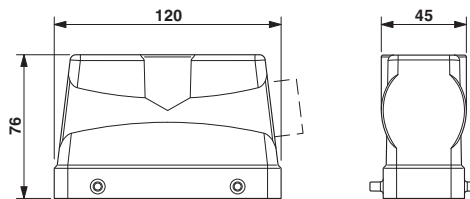

HEAVYCON B24 sleeve housing, for double locking latch, height: 76 mm, with 1 x Pg29 screw connection, lateral cable outlet

Key Commercial Data

Packing unit	10 pc
GTIN	
GTIN	4046356794312

Technical data

Ambient conditions

Degree of protection of housing (IP)	IP65
Ambient temperature (operation)	-40 °C ... 125 °C

General

Note	For contact inserts HC-B24, BB46, BBB64, D64, DD108, M
Size	B24
Housing type	Sleeve housing
Locking type	for double locking latch
No. of cable outlets	1
Cable outlet	lateral
Screw connection	with
Type of the screw connection	1x Pg29
Housing material	Aluminum die-cast
Housing surface material	Powder-coated, gray
Cable gland material	Brass
Cable seal material	NBR

	No hazardous substances above threshold values
--	--

Drawings

Dimensional drawing

Dimensional drawing

Approvals

Approvals

Approvals

EAC