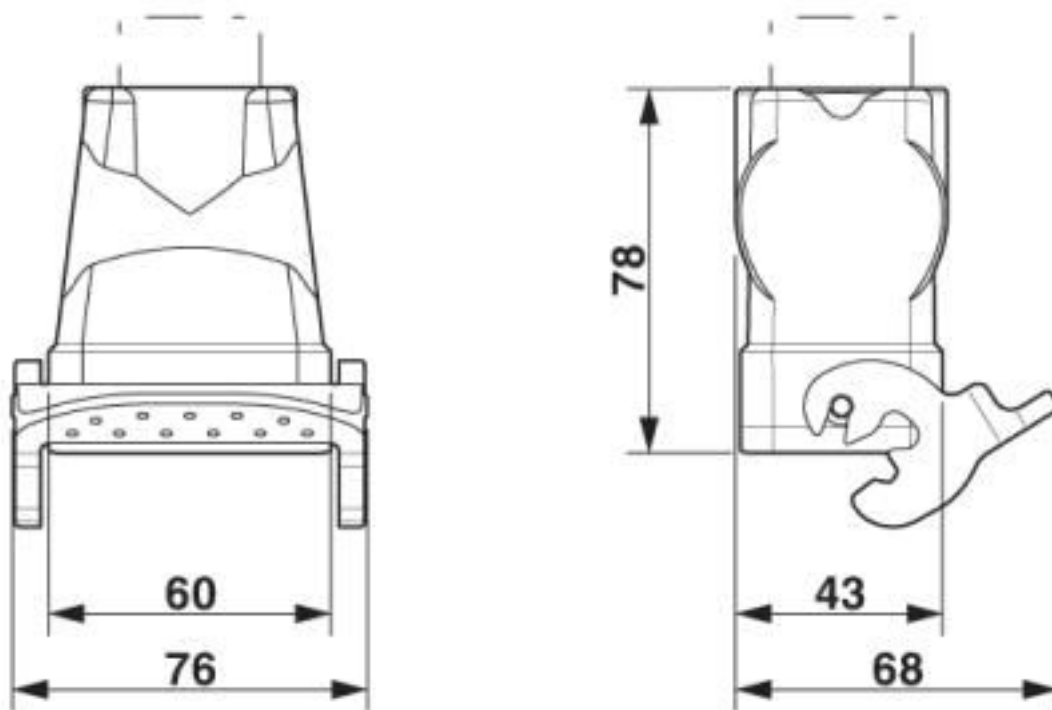

HEAVYCON B6 coupling housing, with single locking latch, height: 77.5 mm, with 1 x Pg29 gland, straight cable outlet

RoHS

Key Commercial Data

Packing unit	10 pc
GTIN	
GTIN	4046356695084

Technical data

Dimensions

Height	77.5 mm
Width	43 mm
Length	73 mm

Ambient conditions

Degree of protection of housing (IP)	IP65
Ambient temperature (operation)	-40 °C ... 125 °C

General

Note	For contact inserts HC-B6, BB10, DD24, M
Size	B6
Housing type	Coupling housings
Locking type	with single locking latch
No. of cable outlets	1
Cable outlet	straight
Screw connection	none
Type of the screw connection	1x Pg29
Housing material	Aluminum die-cast
Housing surface material	Powder-coated, gray

Housing - HC-B 6-KML-H-O1PG29 - 1460281

Technical data

General

Seal material	NBR
Material lock	Stainless steel, handle: PA
Material grip body interlock	PA

Environmental Product Compliance

China RoHS	Environmentally friendly use period: unlimited = EFUP-e
	No hazardous substances above threshold values

Drawings

Dimensional drawing

Dimensional drawing

Classifications

eCl@ss

eCl@ss 4.0	27140800
eCl@ss 4.1	27140800
eCl@ss 5.0	27143400
eCl@ss 5.1	27261200
eCl@ss 6.0	27261200
eCl@ss 7.0	27440202

Housing - HC-B 6-KML-H-O1PG29 - 1460281