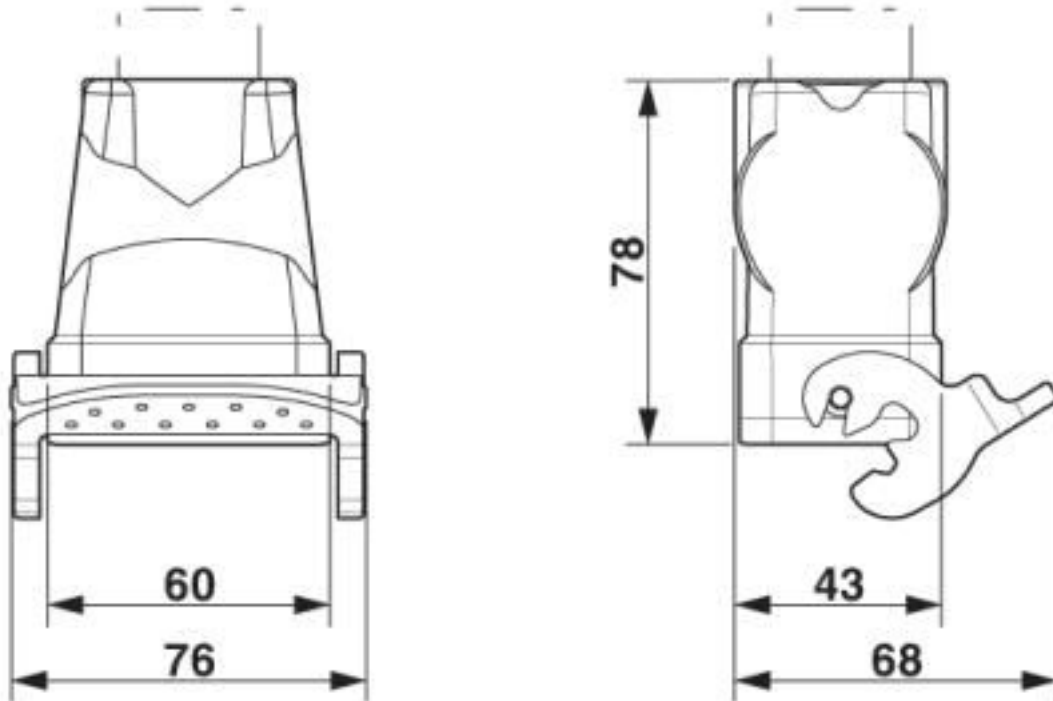

HEAVYCON B6 coupling housing, with single locking latch, height: 77.5 mm, with 1 x M25 thread, straight cable outlet

Key Commercial Data

Packing unit	10 pc
GTIN	
GTIN	4046356695091

Technical data

Dimensions

Height	77.5 mm
Width	43 mm
Length	73 mm

Ambient conditions

Degree of protection of housing (IP)	IP65
Ambient temperature (operation)	-40 °C ... 125 °C

General

Note	For contact inserts HC-B6, BB10, DD24, M
Size	B6
Housing type	Coupling housings
Locking type	with single locking latch
No. of cable outlets	1
Cable outlet	straight
Screw connection	none
Type of the screw connection	1x M25
Housing material	Aluminum die-cast
Housing surface material	Powder-coated, gray

Housing - HC-B 6-KML-H-O1STM25 - 1460283

Technical data

General

Seal material	NBR
Material lock	Stainless steel, handle: PA
Material grip body interlock	PA-GF

Environmental Product Compliance

China RoHS	Environmentally friendly use period: unlimited = EFUP-e
	No hazardous substances above threshold values

Drawings

Schematic diagram

Housing - HC-B 6-KML-H-O1STM25 - 1460283

Dimensional drawing

Dimensional drawing

Classifications

eCl@ss

eCl@ss 10.0.1	27440202
eCl@ss 4.0	27140800
eCl@ss 4.1	27140800
eCl@ss 5.0	27143400
eCl@ss 5.1	27261200
eCl@ss 6.0	27261200
eCl@ss 7.0	27440202
eCl@ss 8.0	27440202
eCl@ss 9.0	27440202