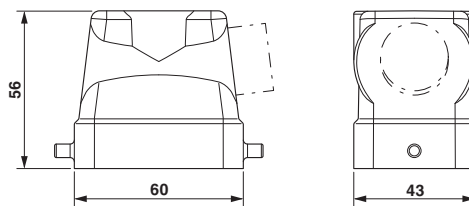

Housing - HC-B 6-TFL-N-O1M20G - 1460319

Technical data

General

Assembly instructions	For half and full screw connections

Environmental Product Compliance

China RoHS	Environmentally friendly use period: unlimited = EFUP-e
	No hazardous substances above threshold values

Drawings

Dimensional drawing

Dimensional drawing

Approvals

Approvals

Approvals

EAC

Ex Approvals

Approval details

EAC		RU C- DE.AI30.B.01102