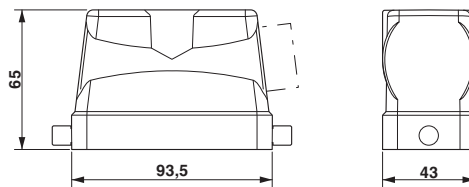

### Dimensions

Height	65 mm
Width	43 mm
Length	94 mm

### General

Assembly instructions	For half and full screw connections
-----------------------	-------------------------------------

## Drawings

Dimensional drawing

Dimensional drawing