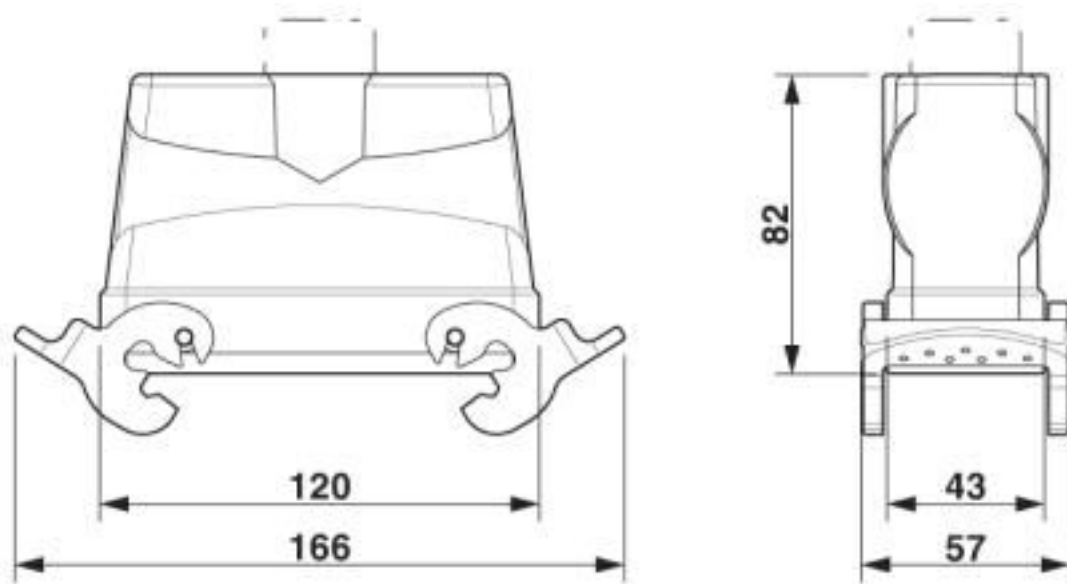

Housing - HC-B 24-KMQ-H-O1PG21 - 1460329

Technical data

General

Seal material	NBR
Material lock	Stainless steel, handle: PA
Material grip body interlock	PA
Assembly instructions	For half and full screw connections

Environmental Product Compliance

China RoHS	Environmentally friendly use period: unlimited = EFUP-e
	No hazardous substances above threshold values

Drawings

Dimensional drawing

Dimensional drawing

Classifications

eCl@ss

eCl@ss 4.0	27140816
eCl@ss 4.1	27140816
eCl@ss 5.0	27143424
eCl@ss 5.1	27261200
eCl@ss 6.0	27261200
eCl@ss 7.0	27440202
eCl@ss 8.0	27440202
eCl@ss 9.0	27440202