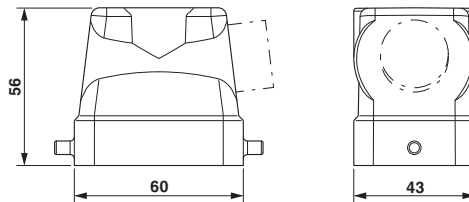

Dimensions

Height	56 mm
Width	43 mm
Length	60 mm
Wrench size, union nut	20 mm
External cable diameter	7.5 mm ... 12.5 mm

Ambient conditions

Degree of protection of housing (IP)	IP65
Ambient temperature (operation)	-40 °C ... 125 °C

General

Note	For contact inserts HC-B6, BB10, DD24, M
Size	B6
Housing type	Sleeve housing
Locking type	for single locking latch
No. of cable outlets	1
Cable outlet	straight
Screw connection	with
Type of the screw connection	Pg13.5

Housing - HC-B 06-TFL-N-M1PG13.5G - 1460338

Technical data

General

Housing material	Aluminum die-cast
Housing surface material	Powder-coated, gray

Environmental Product Compliance

China RoHS	Environmentally friendly use period: unlimited = EFUP-e
	No hazardous substances above threshold values

Drawings

Dimensional drawing

Dimensional drawing

Approvals

Approvals

Approvals

EAC

Ex Approvals