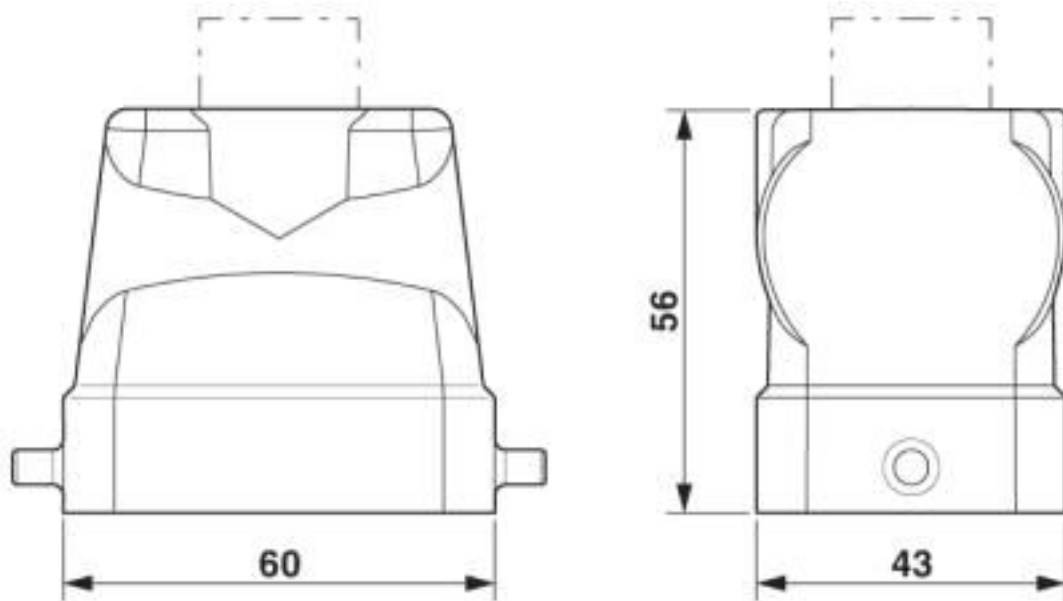

Housing - HC-B 6-TFL-N-O1STM20G - 1460339

Technical data

Environmental Product Compliance

China RoHS	Environmentally friendly use period: unlimited = EFUP-e
	No hazardous substances above threshold values

Drawings

Dimensional drawing

Dimensional drawing