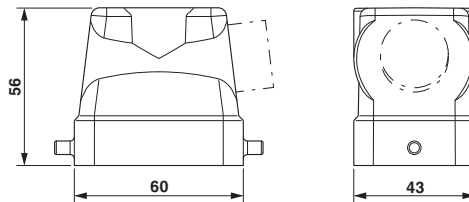

Dimensions

Height	56 mm
Width	43 mm
Length	60 mm
Wrench size, union nut	20 mm
External cable diameter	7.5 mm ... 12.5 mm

Ambient conditions

Degree of protection of housing (IP)	IP65
Ambient temperature (operation)	-40 °C ... 125 °C

General

Note	For contact inserts HC-B6, BB10, DD24, M
Size	B6
Housing type	Sleeve housing
Locking type	for single locking latch
No. of cable outlets	1
Cable outlet	lateral
Screw connection	with
Type of the screw connection	Pg13.5

Housing - HC-B 06-TFL-N-M1PG13.5S - 1460344

Technical data

General

Housing material	Aluminum die-cast
Housing surface material	Powder-coated, gray

Environmental Product Compliance

China RoHS	Environmentally friendly use period: unlimited = EFUP-e
	No hazardous substances above threshold values

Drawings

Dimensional drawing

Dimensional drawing

Approvals

Approvals

Approvals

EAC

Ex Approvals