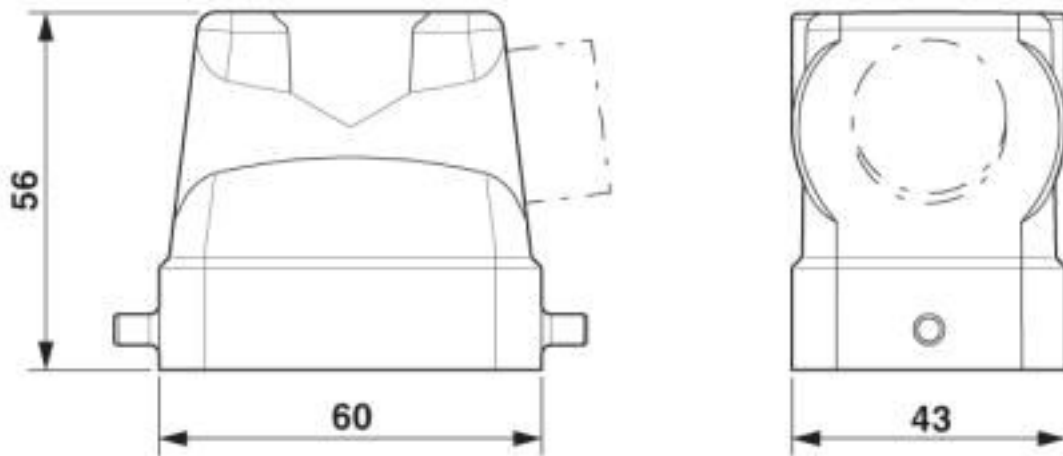

Housing - HC-B 6-TFL-N-O1STM20S - 1460346

Technical data

Environmental Product Compliance

China RoHS	Environmentally friendly use period: unlimited = EFUP-e
	No hazardous substances above threshold values

Drawings

Dimensional drawing