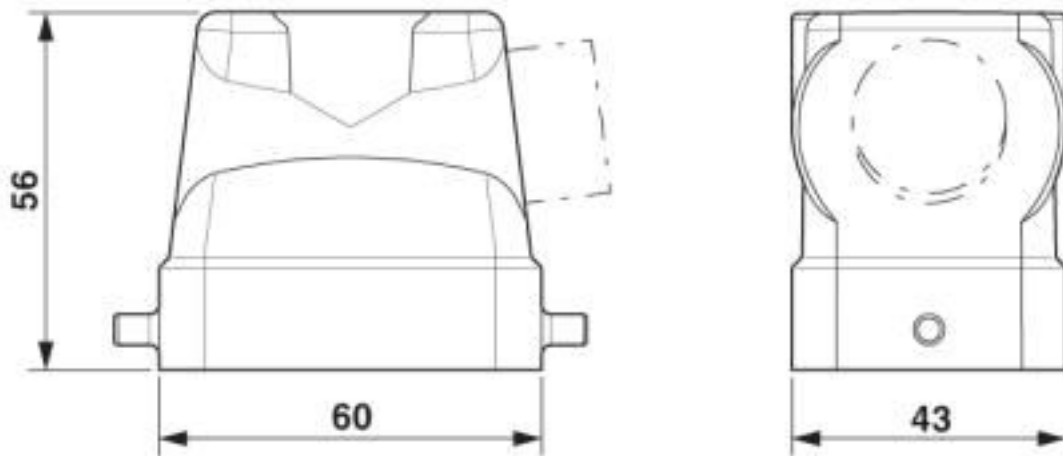

HEAVYCON B6 sleeve housing, for single locking latch, height: 56 mm, with 1 x Pg13.5 gland, lateral cable outlet

Key Commercial Data

Packing unit	10 pc
GTIN	
GTIN	4046356695220

Technical data

Dimensions

Height	56 mm
Width	43 mm
Length	60 mm

Ambient conditions

Degree of protection of housing (IP)	IP65
Ambient temperature (operation)	-40 °C ... 125 °C

General

Note	For contact inserts HC-B6, BB10, DD24, M
Size	B6
Housing type	Sleeve housing
Locking type	for single locking latch
No. of cable outlets	1
Cable outlet	lateral
Screw connection	none
Type of the screw connection	1x Pg13,5
Housing material	Aluminum die-cast
Housing surface material	Powder-coated, gray

Drawings

Dimensional drawing

Dimensional drawing

Housing - HC-B 6-TFL-N-O1PG13.5S - 1460348

Schematic diagram

Classifications

eCl@ss

eCl@ss 10.0.1	27440202
eCl@ss 4.0	27140800
eCl@ss 4.1	27140800
eCl@ss 5.0	27143400
eCl@ss 5.1	27261200
eCl@ss 6.0	27261200
eCl@ss 7.0	27440202
eCl@ss 8.0	27440202
eCl@ss 9.0	27440202