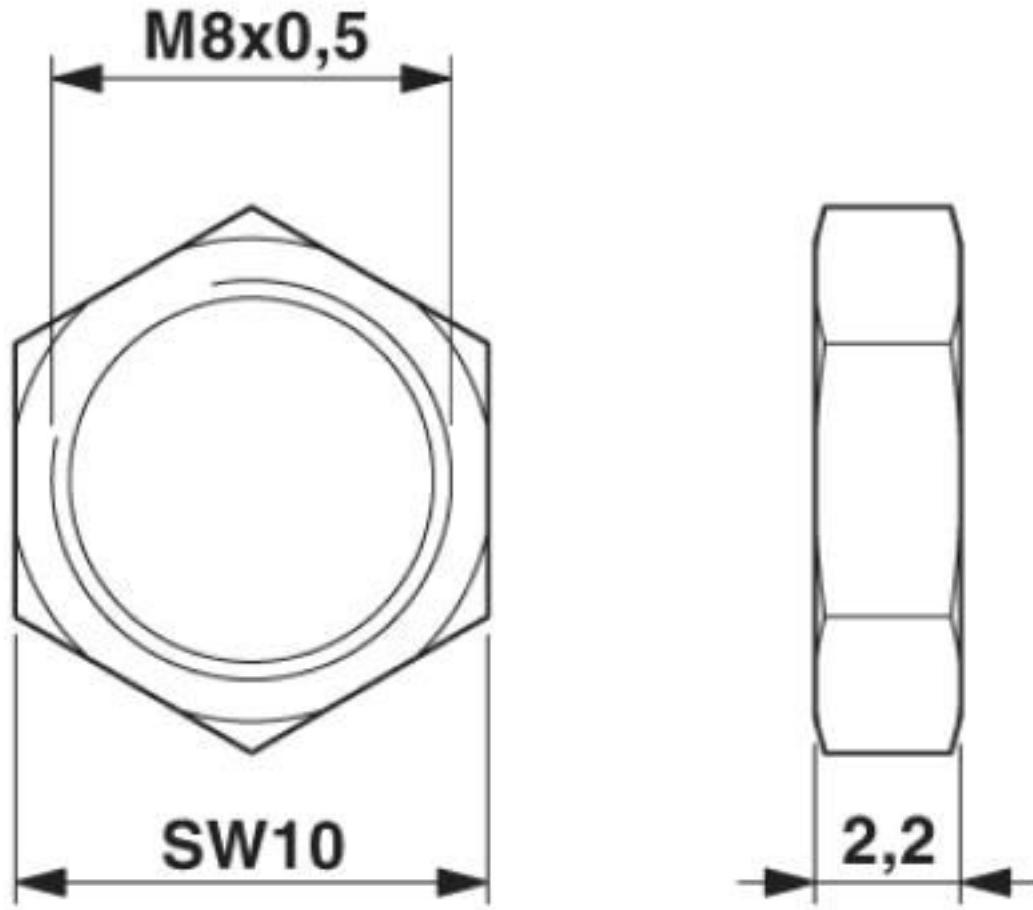

Flat nut with M8 thread

Key Commercial Data

Packing unit	100 pc
GTIN	
GTIN	4017918833497

Technical data

Environmental Product Compliance

China RoHS	Environmentally Friendly Use Period = 25;
	For details about hazardous substances go to tab "Downloads", Category "Manufacturer's declaration"

Drawings

Flat nut - SACC-E-MU-M 8 - 1504071

Dimensional drawing

Flat nut M8

Classifications

eCl@ss

eCl@ss 10.0.1	23119212
eCl@ss 4.0	23110700
eCl@ss 4.1	23110700
eCl@ss 5.0	23110700
eCl@ss 5.1	23110700
eCl@ss 6.0	23110700
eCl@ss 7.0	23119212
eCl@ss 8.0	23119212
eCl@ss 9.0	23119212