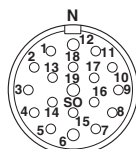

## Drawings

Schematic diagram

Pin assignment M23 socket, 19-pos., female side view

Cable cross section

PUR/PVC black [PUR]