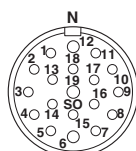

Socket M23, straight, 19-pos., with 30 m master cable

Key Commercial Data

Packing unit	1 pc
Minimum order quantity	2 pc
GTIN	 4 017918 883775
GTIN	4017918883775

Technical data

Environmental Product Compliance

REACH SVHC	Lead 7439-92-1
China RoHS	Environmentally Friendly Use Period = 50
	For details about hazardous substances go to tab "Downloads", Category "Manufacturer's declaration"

Drawings

Schematic diagram

Pin assignment M23 socket, 19-pos., female side view

Cable cross section

PUR/PVC black [PUR]

Female connector - RCK-TGUM/BL16+3/30,0PUR-U - 1507007

Approvals

Approvals

Approvals

EAC