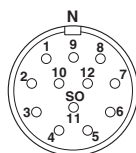

Socket M23, straight, 12-pos., with 20 m master cable

Key Commercial Data

Packing unit	1 pc
GTIN	 4 017918 918125
GTIN	4017918918125

Technical data

Environmental Product Compliance

REACH SVHC	Lead 7439-92-1
China RoHS	Environmentally Friendly Use Period = 50
	For details about hazardous substances go to tab "Downloads", Category "Manufacturer's declaration"

Drawings

Schematic diagram

Pin assignment M23 socket, 12-pos., female side view

Cable cross section

PUR/PVC black [PUR]

Connector component - RCK-TGUM/BL12/20,0PUR-U - 1514469

Approvals

Approvals