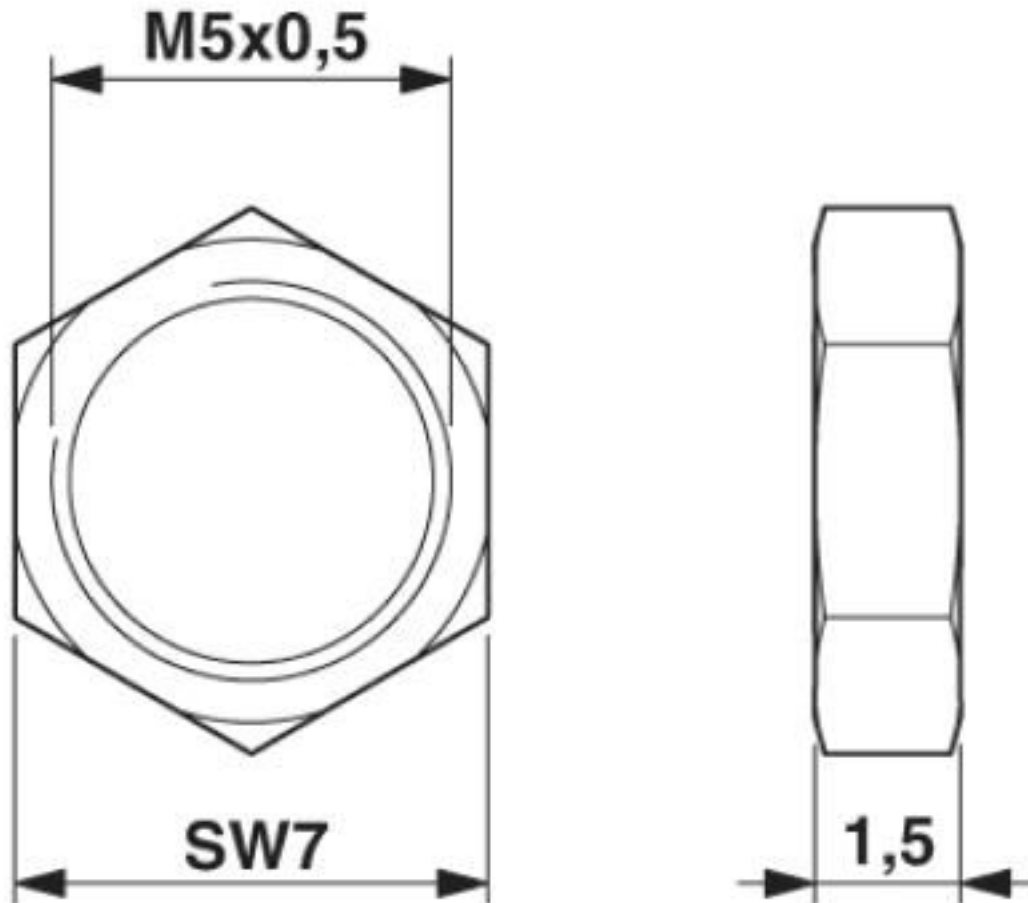

Flat nut with M5 thread

Key Commercial Data

Packing unit	100 pc
GTIN	
GTIN	4046356027441

Technical data

Environmental Product Compliance

China RoHS	Environmentally Friendly Use Period = 25;
	For details about hazardous substances go to tab "Downloads", Category "Manufacturer's declaration"

Drawings

Flat nut - SACC-E-MU-M 5 - 1535901

Dimensional drawing

Flat nut M5

Classifications

eCl@ss

eCl@ss 10.0.1	23119212
eCl@ss 4.0	27140800
eCl@ss 4.1	27140800
eCl@ss 5.0	27143400
eCl@ss 5.1	27143400
eCl@ss 6.0	27143400
eCl@ss 7.0	23119212
eCl@ss 8.0	23119212
eCl@ss 9.0	23119212