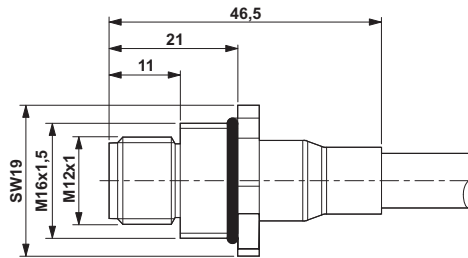

Drawings

Dimensional drawing

Schematic diagram

Pin assignment M12 male connector, 4-pos., D-coded, male side

Housing cutout for M16 fastening thread, mounting panel with feed-through hole (alternatively with surface as protection against rotation)

Bus system flat-type plug - SACCBP-M12MSD-4CON-M16/0,5-931 - 1551561

Cable cross section

PUR ETHERNET 2x2 FLEX [93E]

Dimensional drawing

M12 flush-type plug

Circuit diagram

Contact assignment of the M12 plug