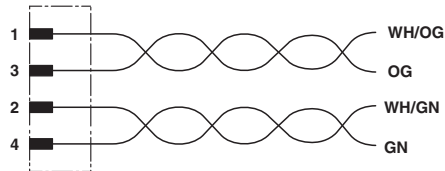

Drawings

Dimensional drawing

Schematic diagram

Pin assignment M12 male connector, 4-pos., D-coded, male side

Housing cutout for M16 fastening thread, mounting panel with feed-through hole (alternatively with surface as protection against rotation)

Bus system flat-type plug - SACCBP-M12MSD-4CON-M16/0,5-931 - 1551561

Cable cross section

PUR ETHERNET 2x2 FLEX [93E]

Dimensional drawing

M12 flush-type plug

Circuit diagram

Contact assignment of the M12 plug