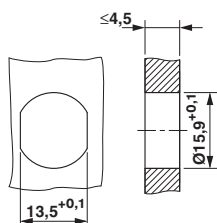

Bus system flush-type plug, Ethernet, 4-pos., M12 SPEEDCON, shielded, D-coded, rear/screw mounting with M16 thread, with 0.5 m bus cable, 2 x 2 x 0.2 mm²

Key Commercial Data

Packing unit	1 pc
GTIN	 4 046356 153461
GTIN	4046356153461

Drawings

Dimensional drawing

Schematic diagram

Pin assignment M12 male connector, 4-pos., D-coded, male side

Housing cutout for M16 fastening thread, mounting panel with feed-through hole (alternatively with surface as protection against rotation)

Bus system flat-type plug - SACCBP-M12MSD-4CON-M16/0,5-931 - 1551561

Cable cross section

PUR ETHERNET 2x2 FLEX [93E]

Dimensional drawing

M12 flush-type plug

Circuit diagram

Contact assignment of the M12 plug