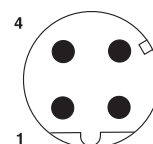

Drawings

Dimensional drawing

Schematic diagram

Pin assignment M12 male connector, 4-pos., D-coded, male side

Housing cutout for M16 fastening thread, mounting panel with feed-through hole (alternatively with surface as protection against rotation)