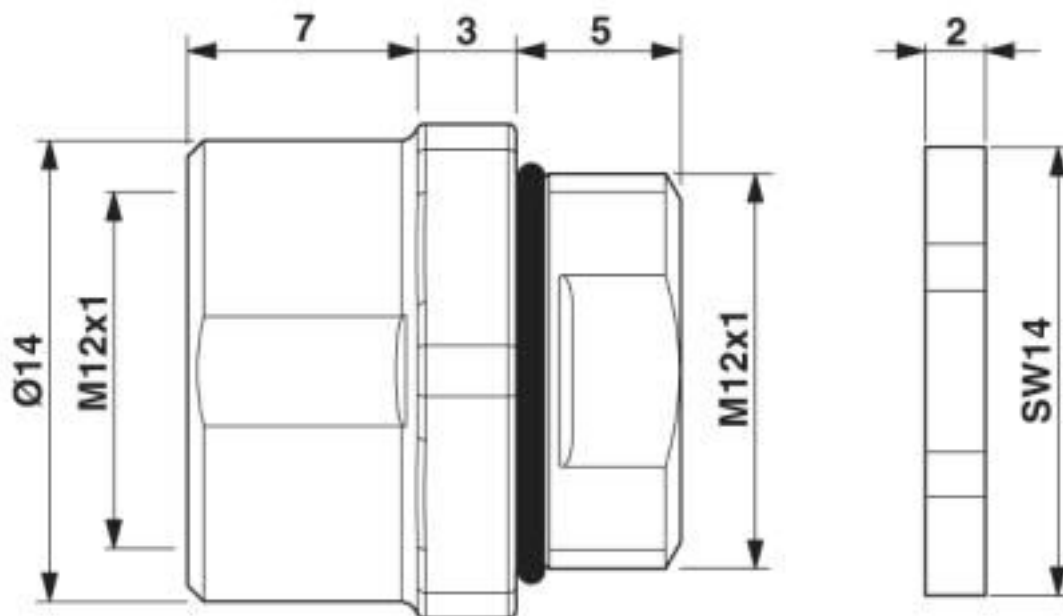

M12 SPEEDCON housing screw connection for M12 female inserts, with O-ring, for all SPEEDCON-capable THR and wave soldering contact carriers

Your advantages

- ✓ Easy device integration, thanks to mechanical port screw connections with threaded fastening
- ✓ Flexible PCB assembly: two-piece connectors for wave and THR soldering
- ✓ SPEEDCON fast locking system reduces cabling times

Key Commercial Data

Packing unit	60 pc
Minimum order quantity	60 pc
GTIN	 4 046356 162111
GTIN	4046356162111

Technical data

Environmental Product Compliance

REACH SVHC	Lead 7439-92-1
China RoHS	Environmentally Friendly Use Period = 50 years
	For details about hazardous substances go to tab "Downloads", Category "Manufacturer's declaration"

Drawings

Housing screw connection - SACC-M12-SCO NUT - 1552243

Dimensional drawing

Classifications

eCl@ss

eCl@ss 10.0.1	27440102
eCl@ss 4.0	27140800
eCl@ss 4.1	27140800
eCl@ss 5.0	27143400
eCl@ss 5.1	27143400
eCl@ss 6.0	27279200
eCl@ss 7.0	27440103
eCl@ss 8.0	27440103
eCl@ss 9.0	27440102