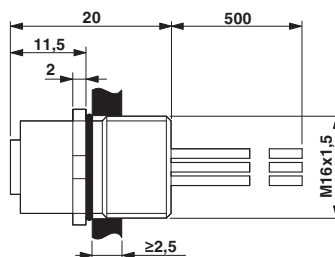

Technical data

Environmental Product Compliance

China RoHS	Environmentally friendly use period: unlimited = EFUP-e
	No hazardous substances above threshold values

Drawings

Dimensional drawing

Housing cutout for M16 fastening thread, mounting panel with thread

Dimensional drawing

Housing cutout for M16 fastening thread, mounting panel with feed-through hole (alternatively with surface as protection against rotation)

Flush-type connector - SACC-E-M12FS-5CON-M16/1,5 - 1576669

Schematic diagram

Pin assignment M12 socket, 5-pos., A-coded, socket side view

Dimensional drawing

M12 flush-type connector

Circuit diagram

Contact assignment of the M12 plug and the M12 socket

Approvals

Approvals