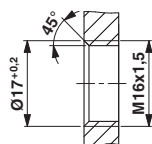

Sensor/Actuator flush-type socket, 5-pos., M12, A-coded, front/screw mounting with M16 thread, with 1.5 m TPE litz wire, 5 x 0.34 mm²

Key Commercial Data

Packing unit	1 pc
Minimum order quantity	50 pc
GTIN	 4 046356 448178
GTIN	4046356448178

Technical data

Environmental Product Compliance

China RoHS	Environmentally friendly use period: unlimited = EFUP-e
	No hazardous substances above threshold values

Drawings

Dimensional drawing

Housing cutout for M16 fastening thread, mounting panel with thread

Dimensional drawing

Housing cutout for M16 fastening thread, mounting panel with feed-through hole (alternatively with surface as protection against rotation)

Flush-type connector - SACC-E-M12FS-5CON-M16/1,5 - 1576669