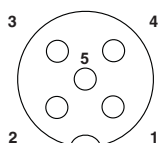

Technical data

Environmental Product Compliance

China RoHS	Environmentally friendly use period: unlimited = EFUP-e
	No hazardous substances above threshold values

Drawings

Dimensional drawing

Housing cutout for M16 fastening thread, mounting panel with thread

Dimensional drawing

Housing cutout for M16 fastening thread, mounting panel with feed-through hole (alternatively with surface as protection against rotation)

Flush-type connector - SACC-E-M12FS-5CON-M16/1,5 - 1576669

Schematic diagram

Pin assignment M12 socket, 5-pos., A-coded, socket side view

Dimensional drawing

M12 flush-type connector

Circuit diagram

Contact assignment of the M12 plug and the M12 socket

Approvals

Approvals