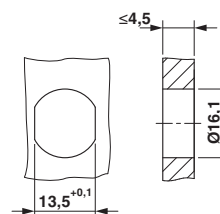

Technical data

Environmental Product Compliance

China RoHS	Environmentally friendly use period: unlimited = EFUP-e
	No hazardous substances above threshold values

Drawings

Dimensional drawing

Housing cutout for M16 fastening thread, mounting panel with thread

Dimensional drawing

Housing cutout for M16 fastening thread, mounting panel with feed-through hole (alternatively with surface as protection against rotation)

Flush-type connector - SACC-E-M12FS-5CON-M16/1,5 - 1576669

Schematic diagram

Pin assignment M12 socket, 5-pos., A-coded, socket side view

Dimensional drawing

M12 flush-type connector

Circuit diagram

Contact assignment of the M12 plug and the M12 socket

Approvals

Approvals