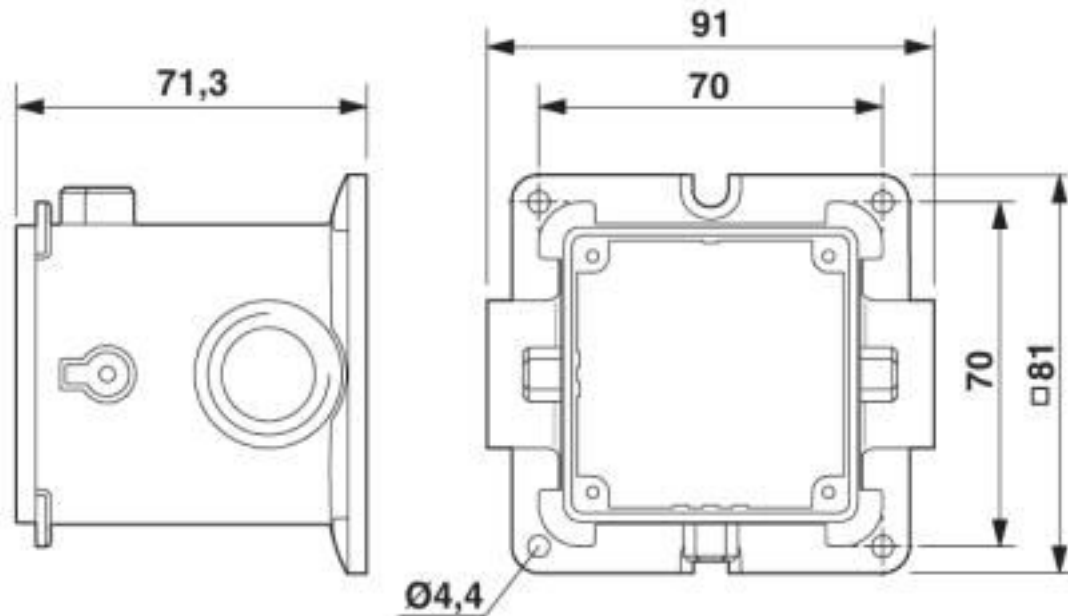

### Dimensions

Height	72 mm
Width	81 mm
Length	81 mm

### General

Type of the screw connection	with M20 thread
Protective cover	no
Housing material	Aluminum die-cast
Housing surface material	uncoated

## Drawings

Dimensional drawing

Dimensional drawing