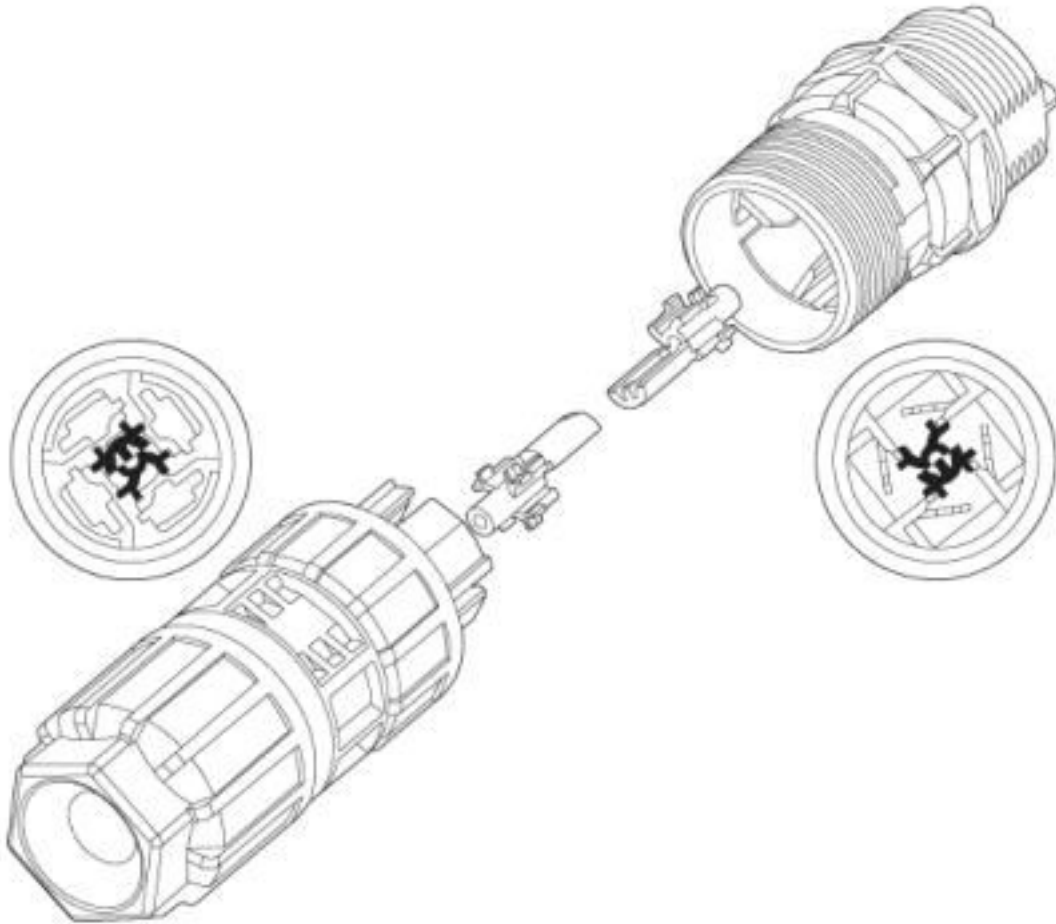

Coding profile - CP-QPD - 1582459

Schematic diagram

Coding of the QUICKON plug-in connection

Classifications

eCl@ss

eCl@ss 10.0.1	27440203
eCl@ss 4.0	27140800
eCl@ss 4.1	27140800
eCl@ss 5.0	27143400
eCl@ss 5.1	27143400
eCl@ss 6.0	27269200
eCl@ss 7.0	27440203
eCl@ss 8.0	27440203
eCl@ss 9.0	27440203

ETIM

ETIM 3.0	EC002311