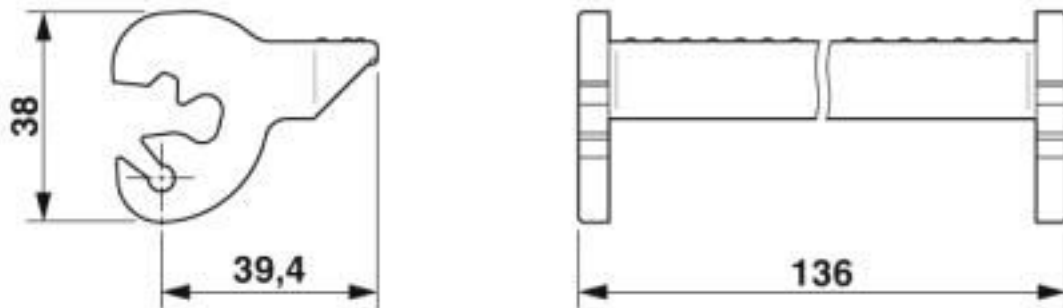

Housing brackets - HC-B 24-LB - 1584677

Dimensional drawing

Classifications

eCl@ss

eCl@ss 10.0.1	27440192
eCl@ss 4.0	27378000
eCl@ss 4.1	27378000
eCl@ss 5.0	27379100
eCl@ss 5.1	27379100
eCl@ss 6.0	27379200
eCl@ss 7.0	27379201
eCl@ss 8.0	27379201
eCl@ss 9.0	27440192

ETIM

ETIM 3.0	EC002310
ETIM 4.0	EC002310
ETIM 5.0	EC002310
ETIM 6.0	EC002310
ETIM 7.0	EC002310

UNSPSC

UNSPSC 6.01	30211817
UNSPSC 7.0901	39121416
UNSPSC 11	43172601
UNSPSC 12.01	39121522
UNSPSC 13.2	39121421
UNSPSC 18.0	39121421
UNSPSC 19.0	39121421
UNSPSC 20.0	39121421
UNSPSC 21.0	39121421

Approvals

Approvals