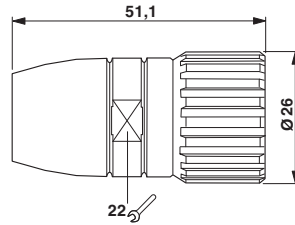

Cable connector, straight, shielded: yes, Screw locking, M23, cable diameter range: 3 mm ... 10.5 mm

Key Commercial Data

Packing unit	20 pc
GTIN	
GTIN	4046356192163

Technical data

Housing data

Housing material	Metal
Type of locking	Screw locking
Degree of protection (when plugged in)	IP67
Thread type	M23

Cable seal data

Cable diameter	3 mm ... 10.5 mm
Sealing material	NBR

Environmental Product Compliance

REACH SVHC	Lead 7439-92-1
China RoHS	Environmentally Friendly Use Period = 50
	For details about hazardous substances go to tab "Downloads", Category "Manufacturer's declaration"

Drawings

Cable connector - RC-000000080EP - 1592674

Dimensional drawing

Approvals

Approvals

Approvals

EAC

Ex Approvals