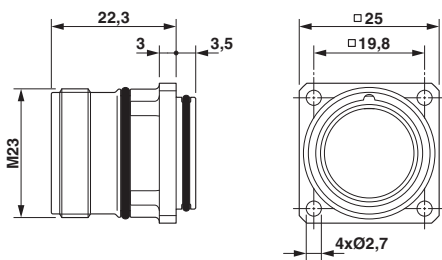

Panel mounting base - RC-0000000WQ00 - 1593021

Technical data

Environmental Product Compliance

	For details about hazardous substances go to tab "Downloads", Category "Manufacturer's declaration"

Drawings

Dimensional drawing