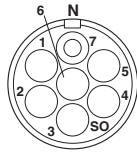

Cable connector, angled, shielded: yes, Screw locking, M23, No. of pos.: 6, type of contact: Socket, Solder connection, cable diameter range: 7.5 mm ... 9.5 mm

The figure shows the 12-pos. product version

Key Commercial Data

Packing unit	8 pc
GTIN	 4 046356 198820
GTIN	4046356198820

Technical data

Environmental Product Compliance

REACH SVHC	Lead 7439-92-1
China RoHS	Environmentally Friendly Use Period = 50
	For details about hazardous substances go to tab "Downloads", Category "Manufacturer's declaration"

Drawings

Cable connector - RC-06S1N12T0T1 - 1593967

Schematic diagram

Dimensional drawing

Approvals

Approvals

Approvals

EAC