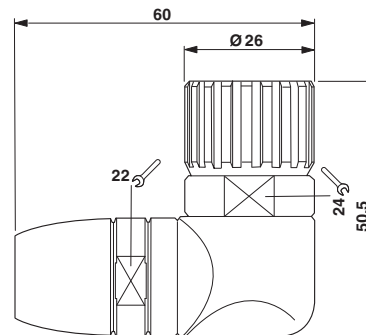

Cable connector, angled, shielded: yes, Screw locking, M23, No. of pos.: 6, type of contact: Socket, Solder connection, cable diameter range: 7.5 mm ... 9.5 mm

The figure shows the 12-pos. product version

Key Commercial Data

Packing unit	8 pc
GTIN	 4 046356 198820
GTIN	4046356198820

Technical data

Environmental Product Compliance

REACH SVHC	Lead 7439-92-1
China RoHS	Environmentally Friendly Use Period = 50
	For details about hazardous substances go to tab "Downloads", Category "Manufacturer's declaration"

Drawings

Cable connector - RC-06S1N12T0T1 - 1593967

Schematic diagram

Dimensional drawing

Approvals

Approvals

Approvals

EAC